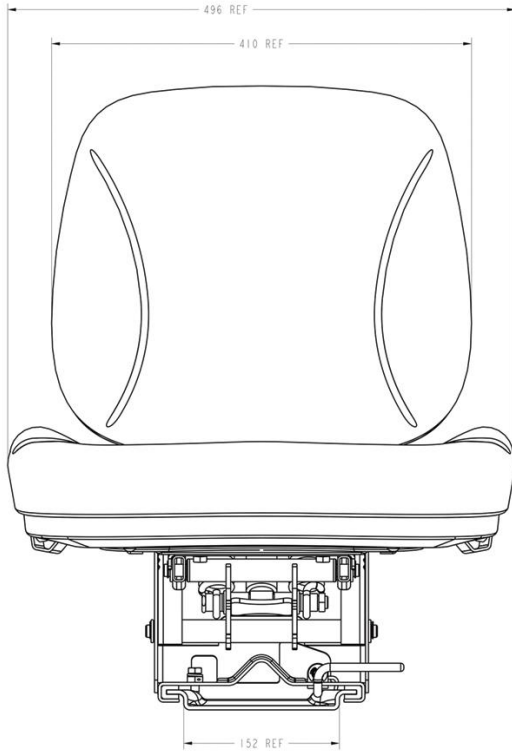

# S8302162 [Sears Low Back Seat w/Mechanical Suspension]

Instruction Guide