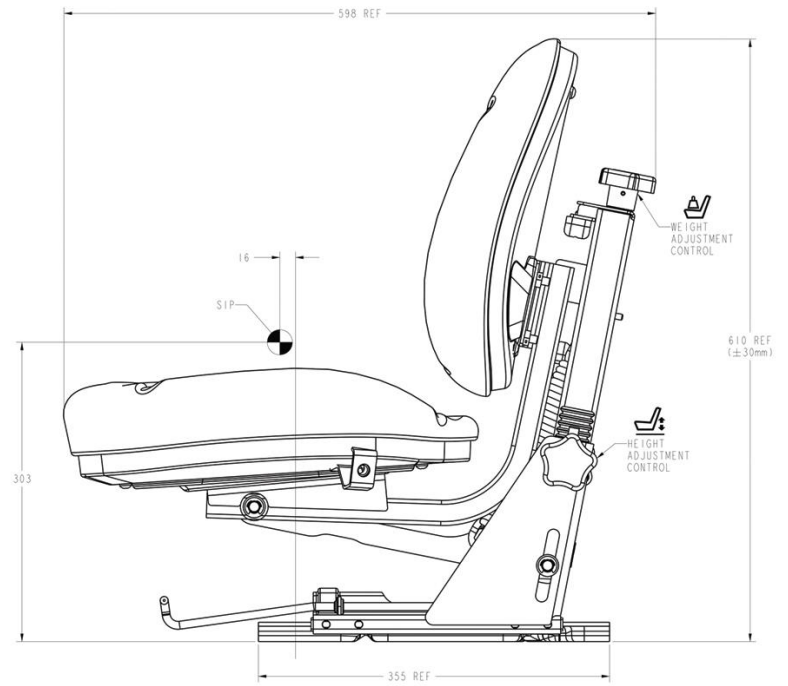

# S8302162 [Sears Low Back Seat w/Mechanical Suspension]

Instruction Guide