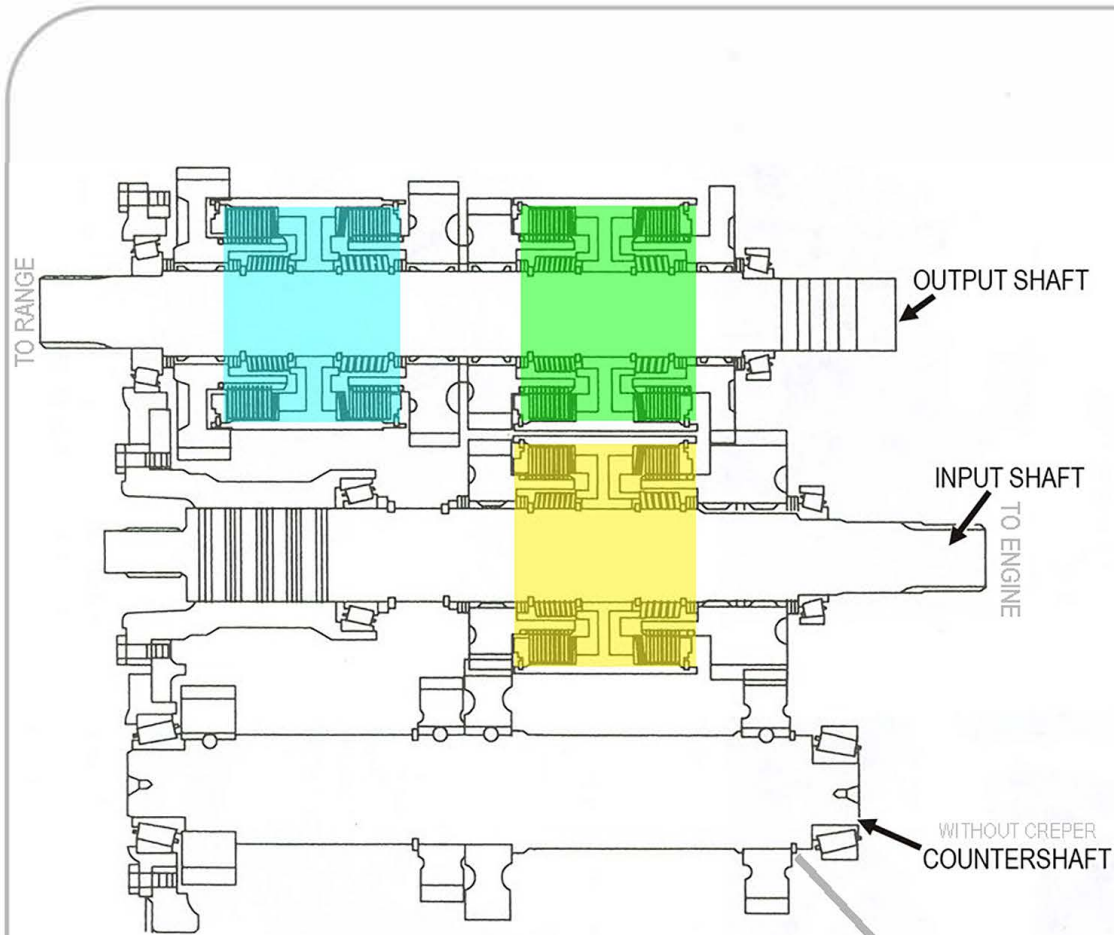

SPEED TRANSMISSION CLUTCH PACK KITS

CASE IH 8900
SERIES TRACTORS

DUAL CLUTCH PACKS:

8302185 (Front Clutch - 8930, 8940, 8950)
8302186 (Front Clutch - 8910, 8920)

8302188 (Rear Clutch - 8930, 8940, 8950)
8302189 (Rear Clutch - 8910, 8920)

8302178 (w/ Creeper - 8910, 8920)
8302182 (w/ Creeper - 8910, 8920)
8302183 (w/ Creeper - 8930, 8940, 8950)
8302181 (w/ Creeper - 8930, 8940, 8950)

SINGLE CLUTCH PACKS:

8302184 (w/ Creeper)