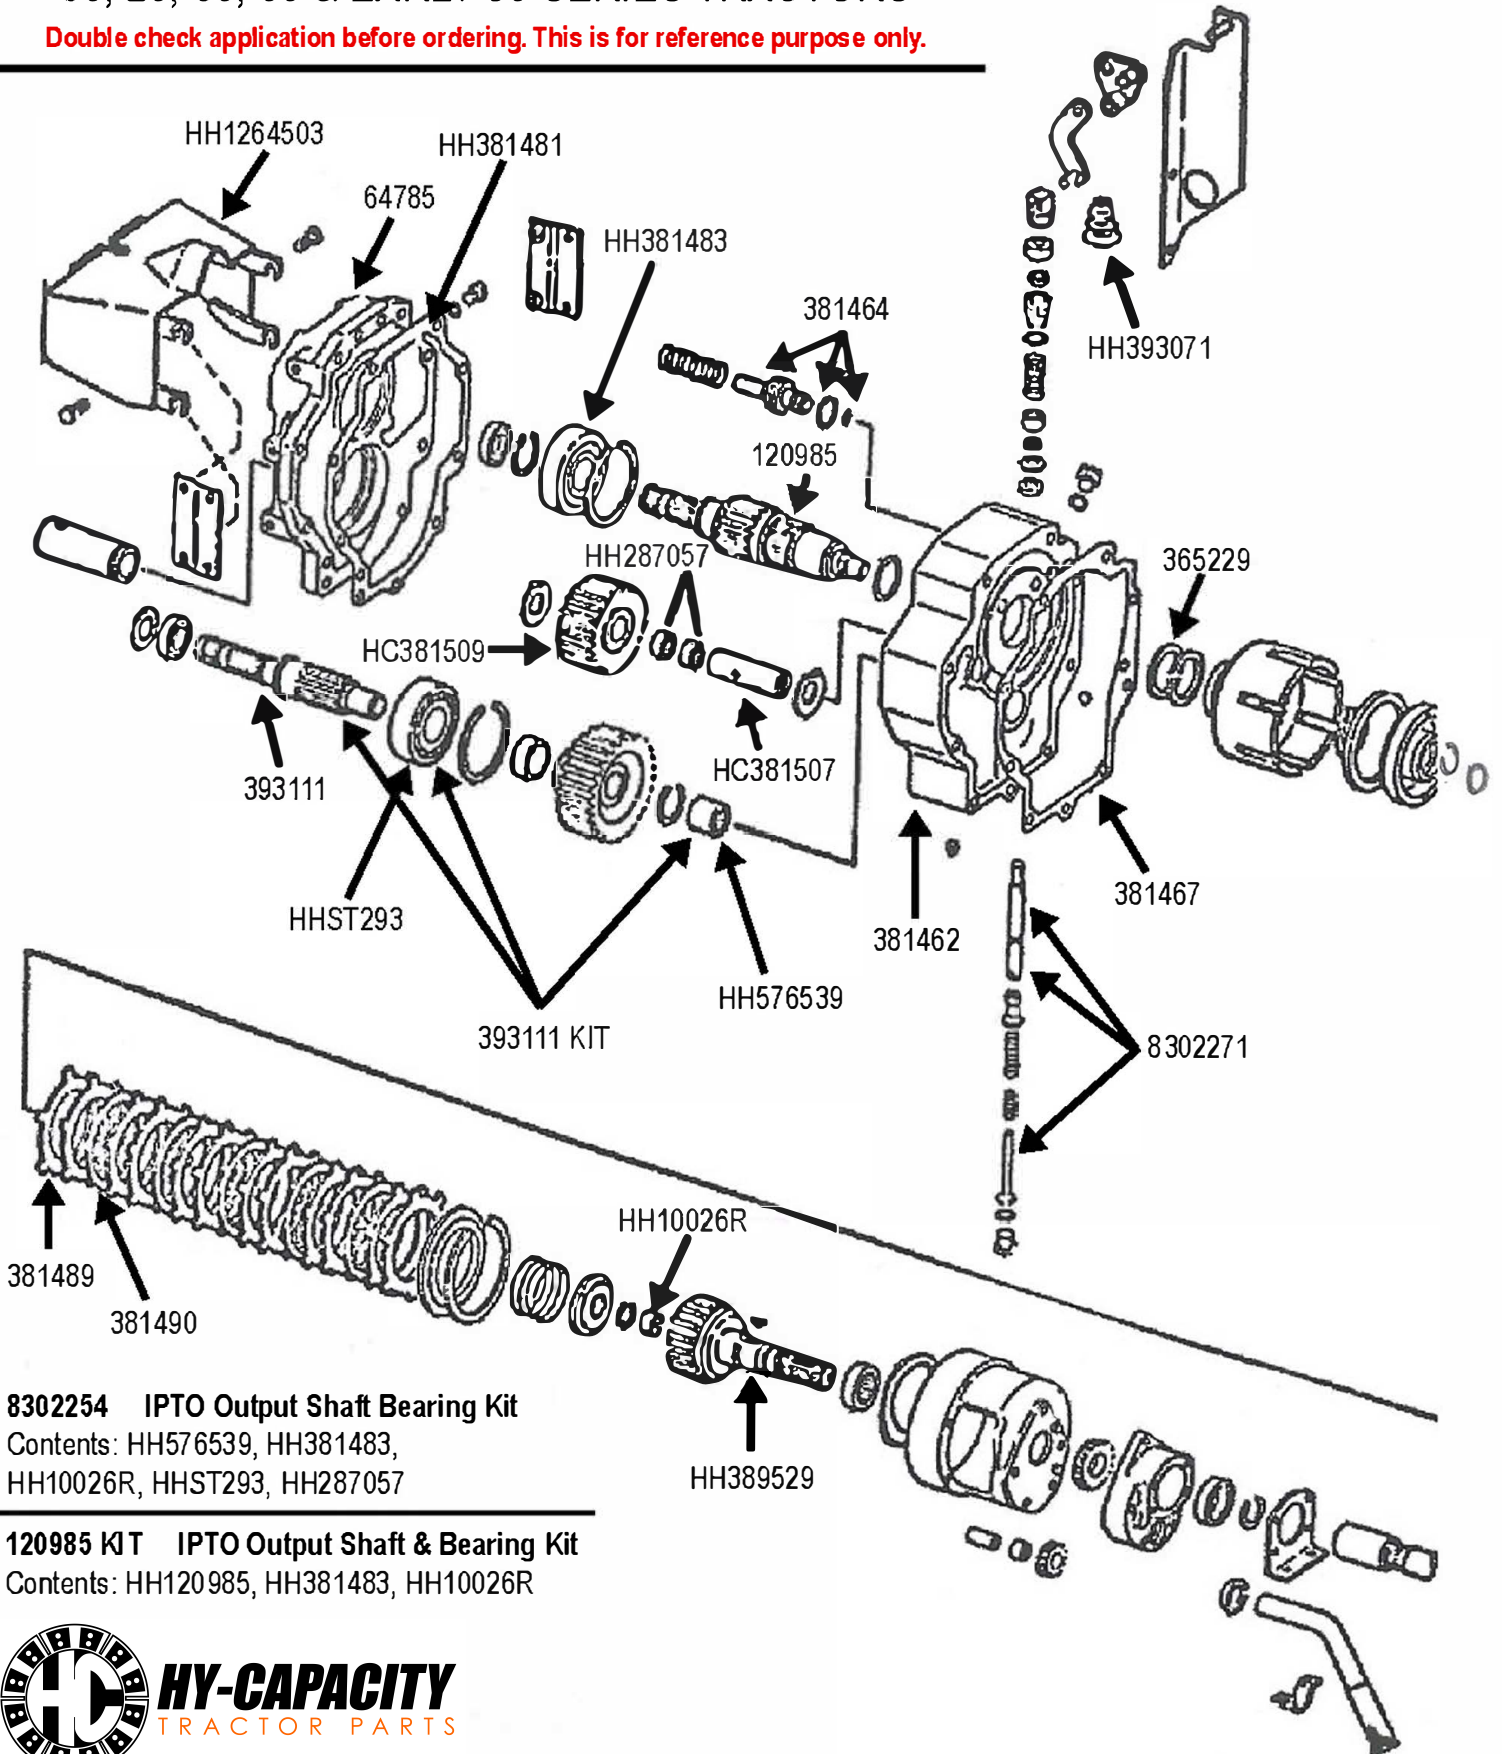

INTERNATIONAL HARVESTER PTO COMPONENTS

06, 26, 56, 66 & EARLY 86 SERIES TRACTORS

Double check application before ordering. This is for reference purpose only.

8302254 IPTO Output Shaft Bearing Kit
 Contents: HH576539, HH381483,
 HH10026R, HHST293, HH287057

120985 KIT IPTO Output Shaft & Bearing Kit
 Contents: HH120985, HH381483, HH10026R