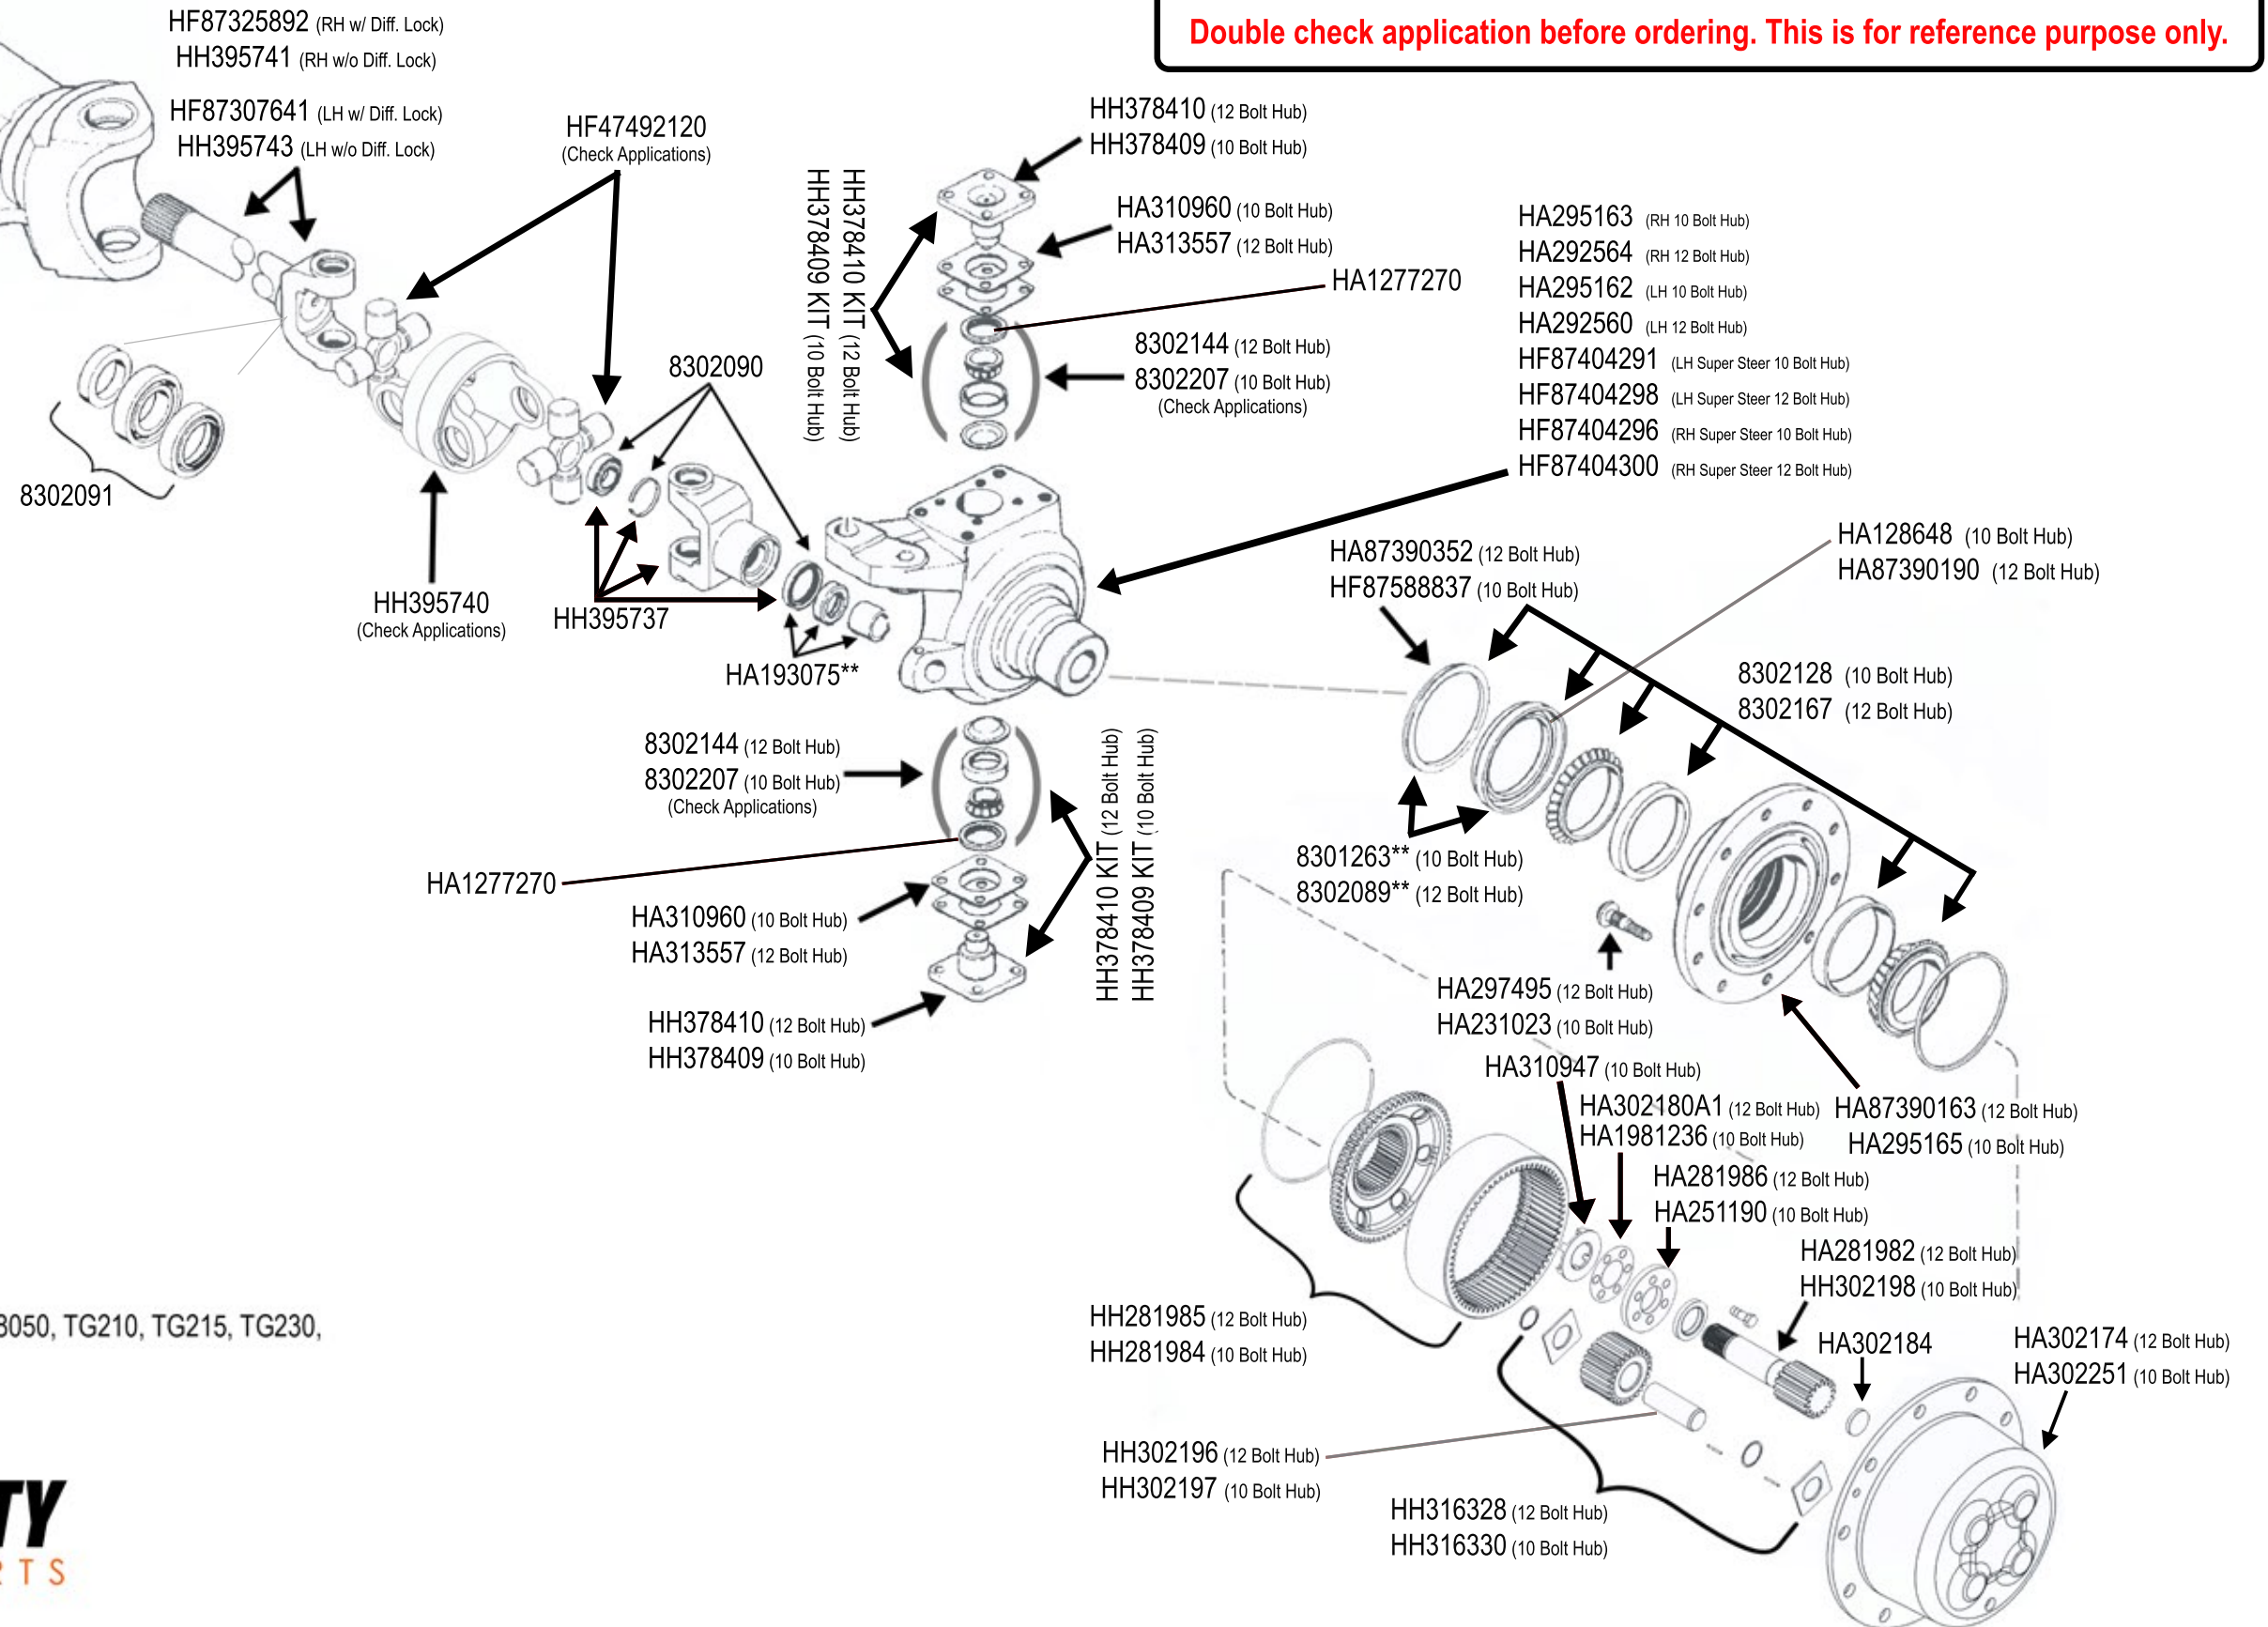

MFD Front Axle Parts for New Holland TG Series & T8010 - T8015

Double check application before ordering. This is for reference purpose only.

** HA193075 is included in 8302089 & 8301263 Seal Kits

APPLICATIONS:

New Holland Tractors: T8010, T8020, T8030, T8040, T8050, TG210, TG215, TG230, TG245, TG255, TG275, TG285